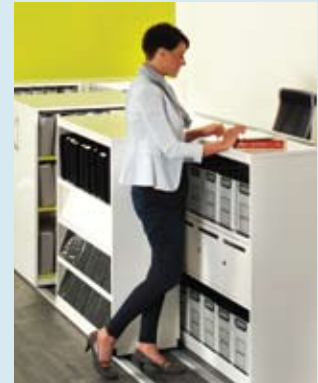

# Proflex Cabinets and Lockers

Proflex is Rackline's brand new range of high quality lockers for the office environment.

Until now, the only options in the market for office lockers were expensive high quality lockers or poor quality leisure centre style lockers.

Spotting a gap in the market for high quality, reasonably priced locker systems for the office, Rackline's technical team developed Proflex.

Proflex Cabinets and Lockers are designed to suite in with high quality office furniture and modern storage such as our very own Low Level range – Filestation, Low Trak and The Spin – and are available at cost effective prices.

Proflex Cabinets and Lockers are available in White Smoke RAL 9002 as standard or any RAL colour\*.

The lockers are currently available in two widths and a range of heights:

- The Two Pod Proflex Lockers are 877mm wide (2x400mm), the overall heights available are: 981mm high, 1288mm high and 1595mm high.
- The Three Pod Proflex Lockers are 1303mm wide (3x400mm) and the overall heights available are: 981mm high, 1288mm high and 1595mm high.
- All lockers are 500mm deep.
- A 2 door version is also available.
- 10 year guarantee.