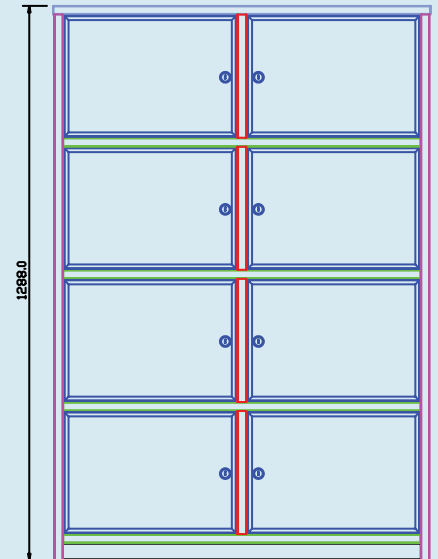

8 Door System