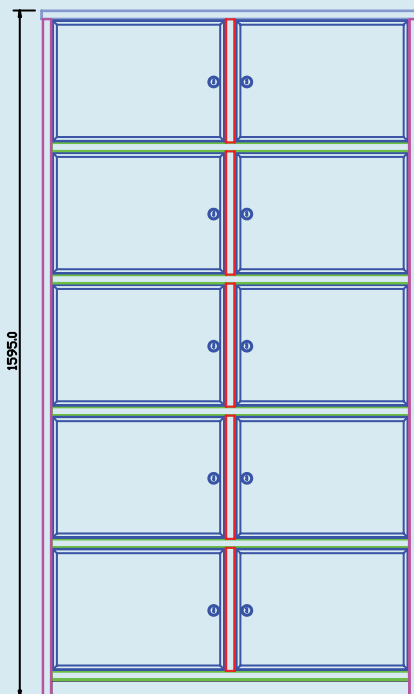

10 Door System