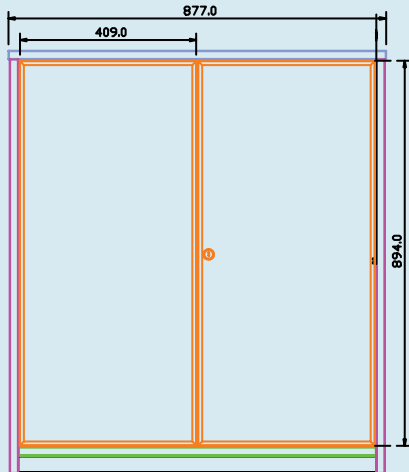

6 Door System