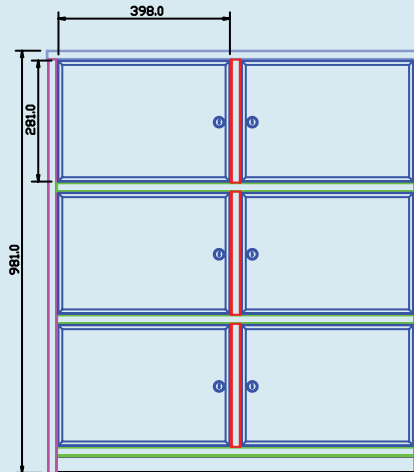

Proflex Storage Systems

Double Door System

6 Door System